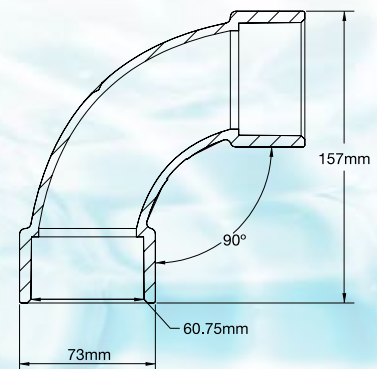

# WATERCO 50mm PVC SWEEP ELBOW

Waterco's 50mm PVC Sweep Elbow is specifically designed to provide a long radius for superior water flow. This is the perfect solution to improving a pool's hydraulic efficiency, particularly when using energy efficient pumps.

**Head Loss**

**Dimensions (mm)**

Material: High strength PVC.

Maximum Operating Temperature: 60°

**Warranty :** The Waterco 50mm PVC Sweep Elbow is covered by a 1 year warranty for domestic and commercial installations.