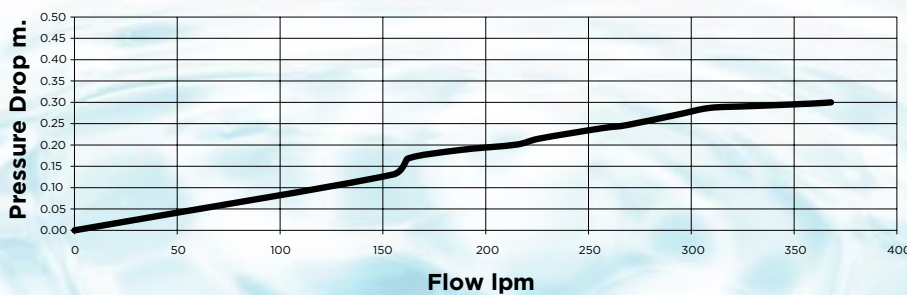

# WATERCO 50mm PVC SWEEP ELBOW

Waterco's 50mm PVC Sweep Elbow is specifically designed to provide a long radius for superior water flow. This is the perfect solution to improving a pool's hydraulic efficiency, particularly when using energy efficient pumps.

**Head Loss**

**Dimensions (mm)**

Material: High strength PVC.

Maximum Operating Temperature: 60°

**Warranty :** The Waterco 50mm PVC Sweep Elbow is covered by a 1 year warranty for domestic and commercial installations.